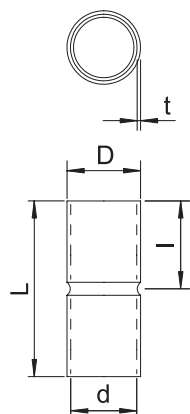

Technical data sheet

Aluminium sleeve, without thread

Art.-Nr. 2046023

Accessory part: plug-in sleeve for the connections between electrical installation pipes. With burr-free inner wall.

Alu Aluminium

Master data

Item no.	2046023
Type	SV20W ALU
Description 1	Aluminium connection coupler
Description 2	without thread
Dimension	ø20mm
Material	Aluminium
Material symbol	Alu
Smallest sales unit	50,00 Piece
Weight	1,30 kg/100 pc.

Technical data

Length	50,00 mm
Dimension D	22,60 mm
Dimension L	50,00 mm
Dimension M	20
Dimension d	20,20 mm
Dimension t	1,20 mm
Dimension I	25,00 mm
Version	Connector
For pipe diameter	20,00 mm
Size	20
Halogen-free	<input checked="" type="checkbox"/>
Polished surface	<input type="checkbox"/>
Brushed surface	<input type="checkbox"/>
With inspection opening and lid	<input type="checkbox"/>
max. permitted ambient temperature	-45,00 - 250,00 °C
Two-part	<input type="checkbox"/>