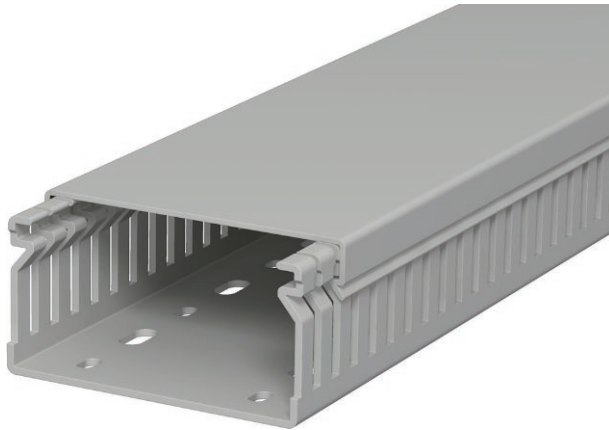

Technical data sheet

Wiring trunking, type LK4 40080

Art.-Nr. 6178016

Wiring trunking including cover and base perforation. The nominal dimension of the system size corresponds to the internal dimension of the trunking. Special lengths on request.

PVC Polyvinylchloride

Additional product text 2 | Flushfloor design with predetermined break points

Master data

Item no.	6178016
Type	LK4 40080
Description 1	Slotted cable trunking system
Dimension	40x80x2000
Colour	Stone grey
RAL number	7030
Material	Polyvinylchloride
Material symbol	PVC
Smallest sales unit	2,00 m
Weight	71,00 kg/100 m

Technical data

Length	2.000,00 mm
Width	80,00 mm
Height	40,00 mm
Duct depth	40,00 mm
lampDimension WxH	80x40 mm
Side wall version	Slotted
Fastening type	Base perforation
Flexible	<input type="checkbox"/>
Creepage current-resistant	<input checked="" type="checkbox"/>
With cover	<input checked="" type="checkbox"/>
Slot spacing	10,00 mm
Slot width	4,00 mm